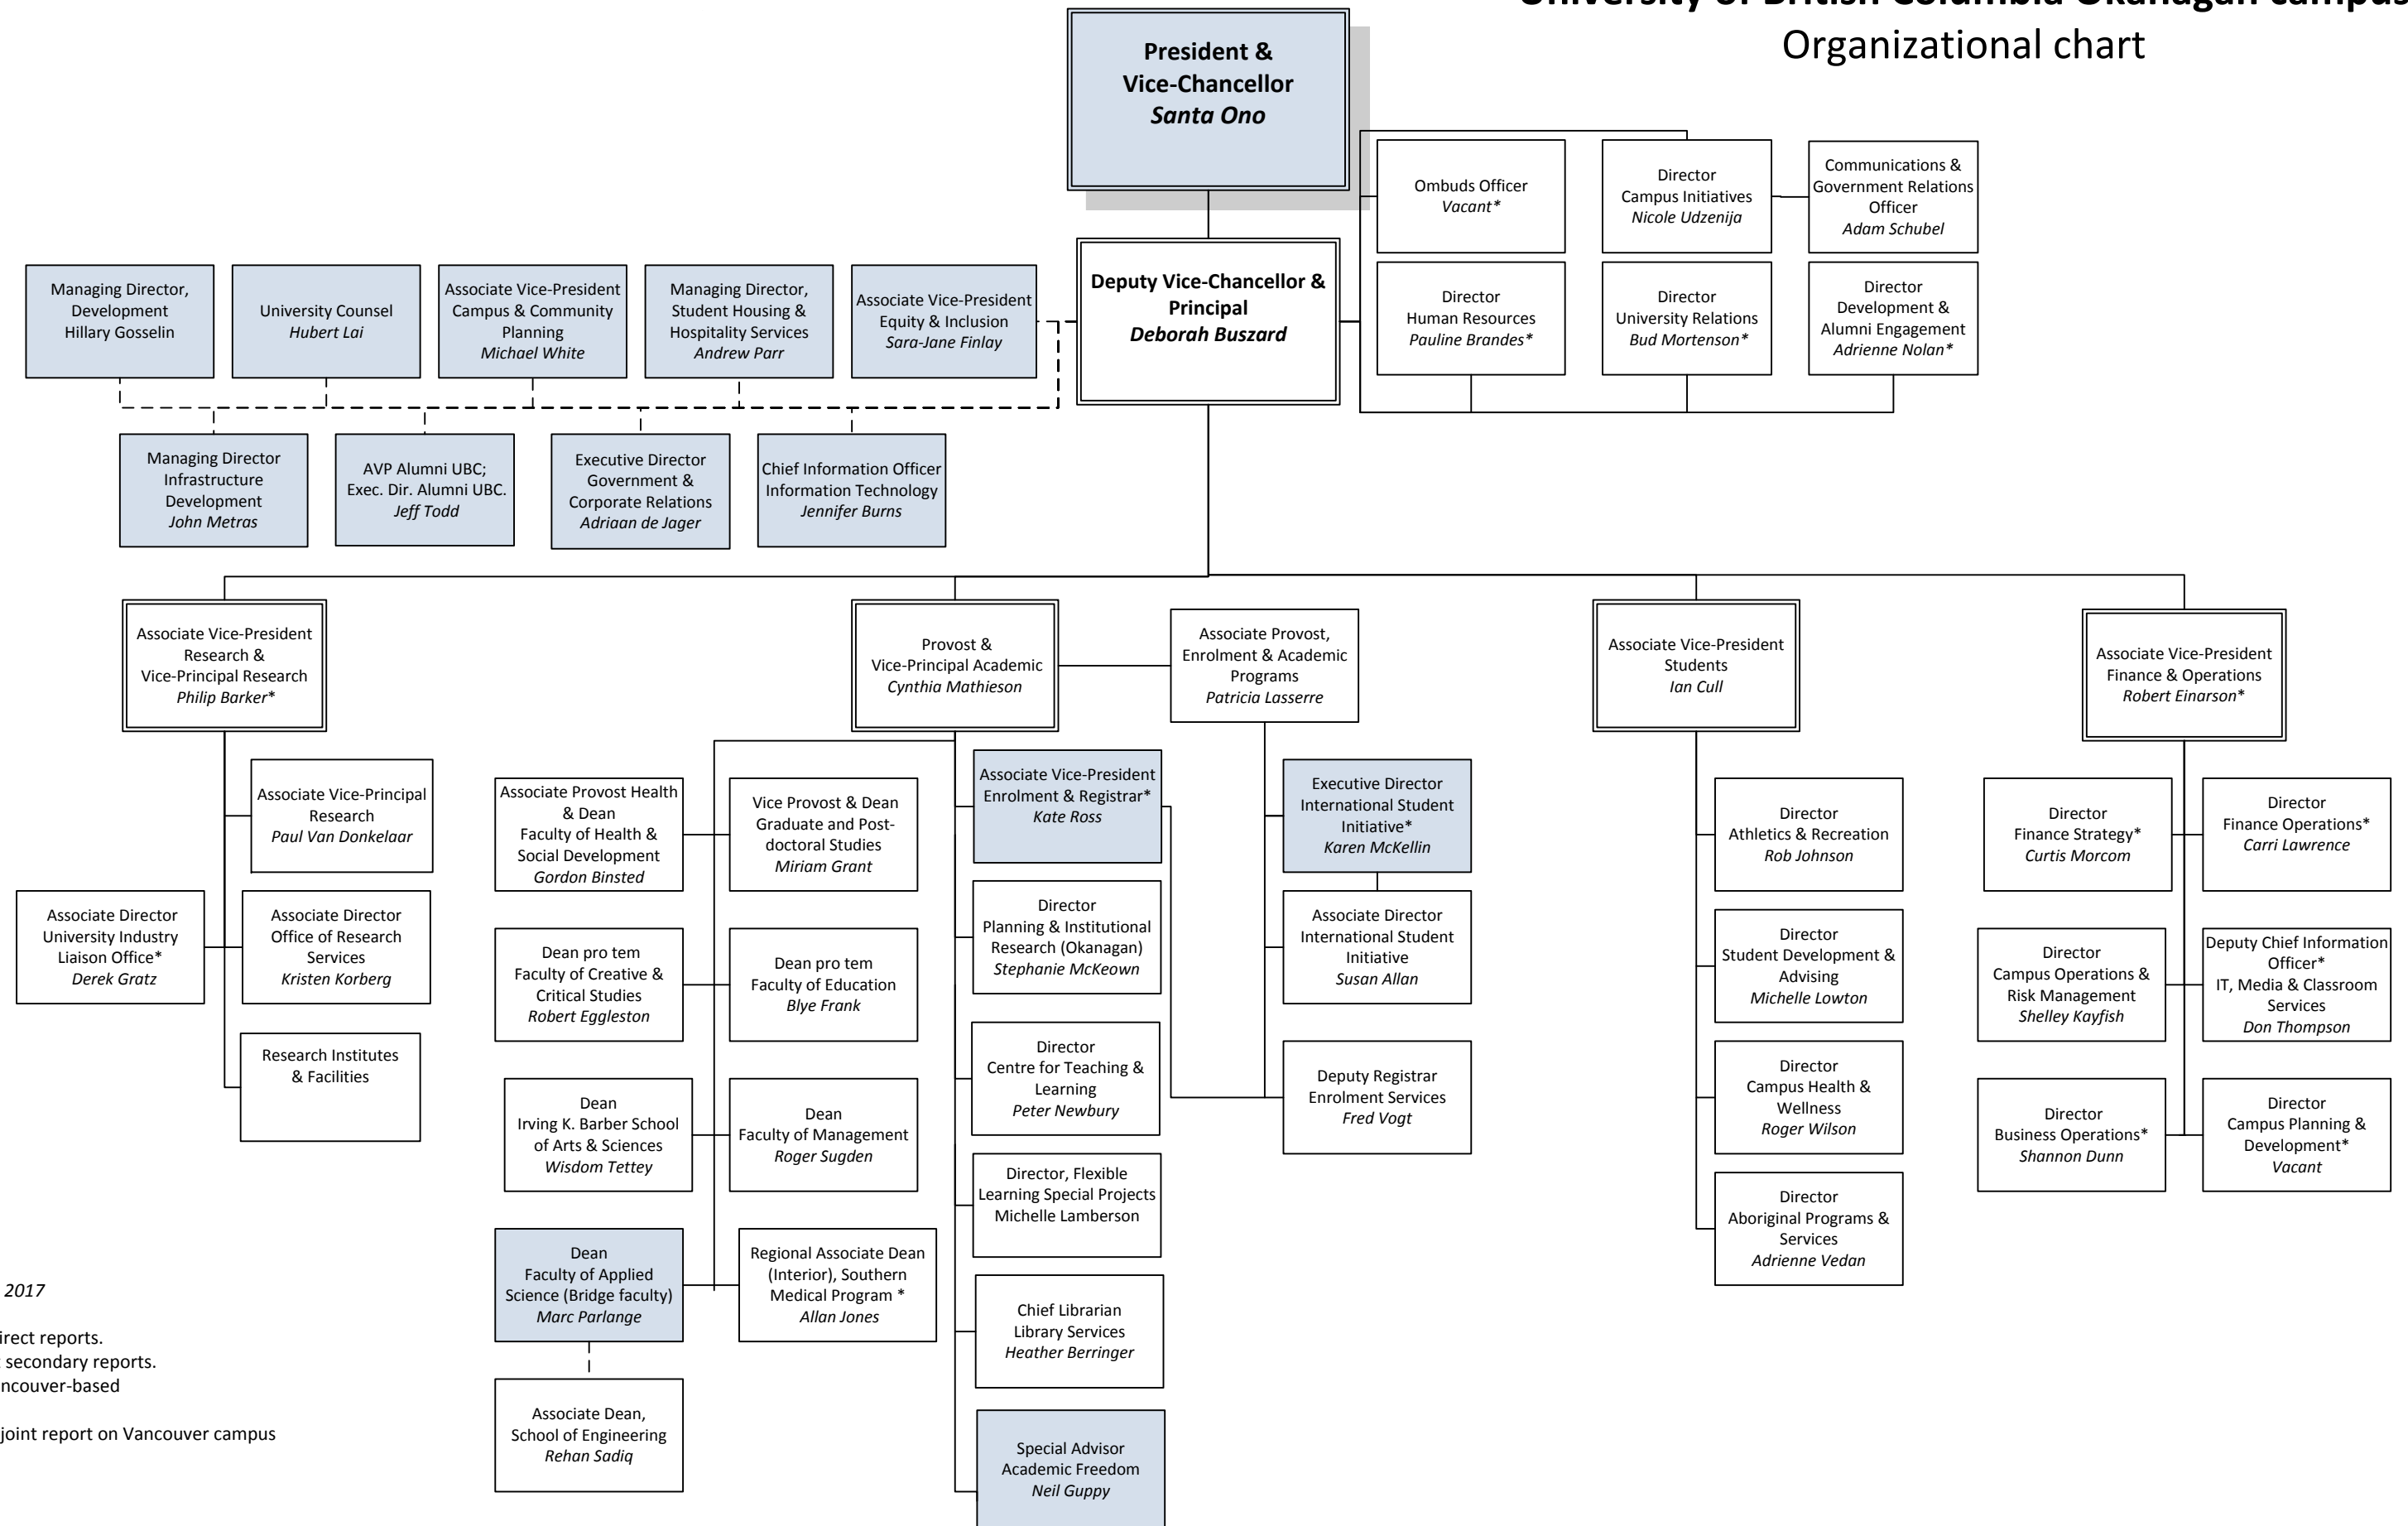

University of British Columbia Okanagan campus Organizational chart

Effective: February 10, 2017

Solid lines represent direct reports.
Dotted lines represent secondary reports.
Blue shading = UBC Vancouver-based

* Individual also has a joint report on Vancouver campus